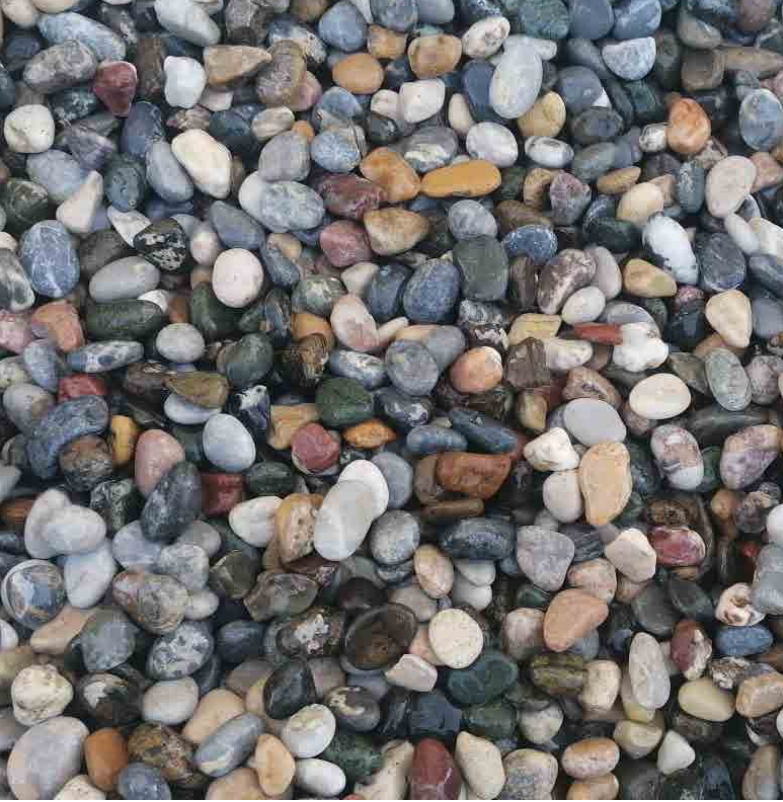

MIX RIVER (ROUND)

PRODUCT NAME:
MIX RIVER

PRODUCT FEATURES:
PEBBLE

PRODUCT SIZES:
1-2 CM, 2-4 CM, 4-6 CM

PACKING DETAILS: