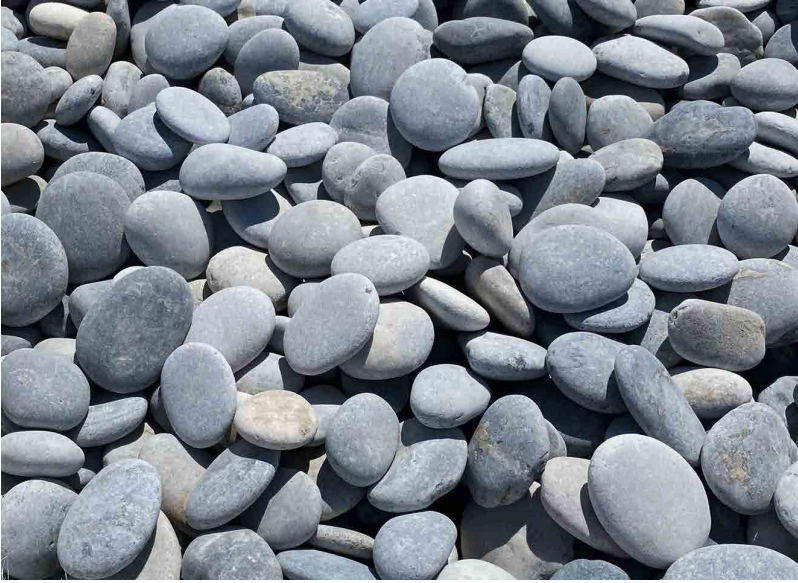

BLACK ANGEL (ROCK)

PRODUCT NAME:
BLACK ANGEL

PRODUCT FEATURES:
ROCK

PRODUCT SIZES:
6-10 CM, 10-20 CM , 20-40 CM, 30-50 CM

PACKING DETAILS:

RIVER PEBBLES

SILVER (FLAT)

PRODUCT NAME:
SILVER